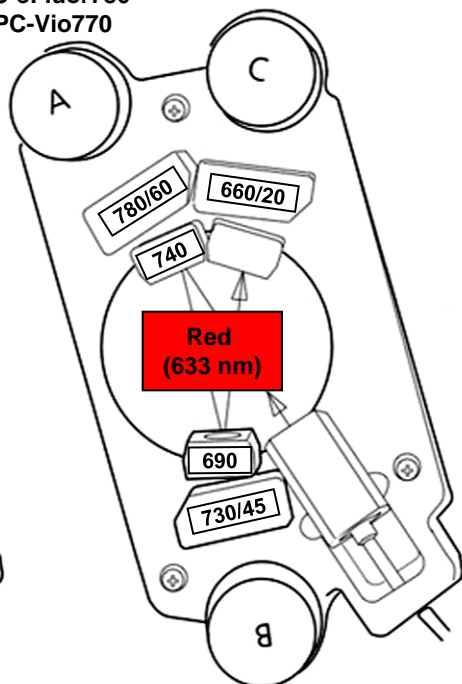

Alexa 680
Alexa 700
APC-Cy5.5

PerCP
PerCP-Cy5.5
PECy5.5
PE-Cy5
7AAD