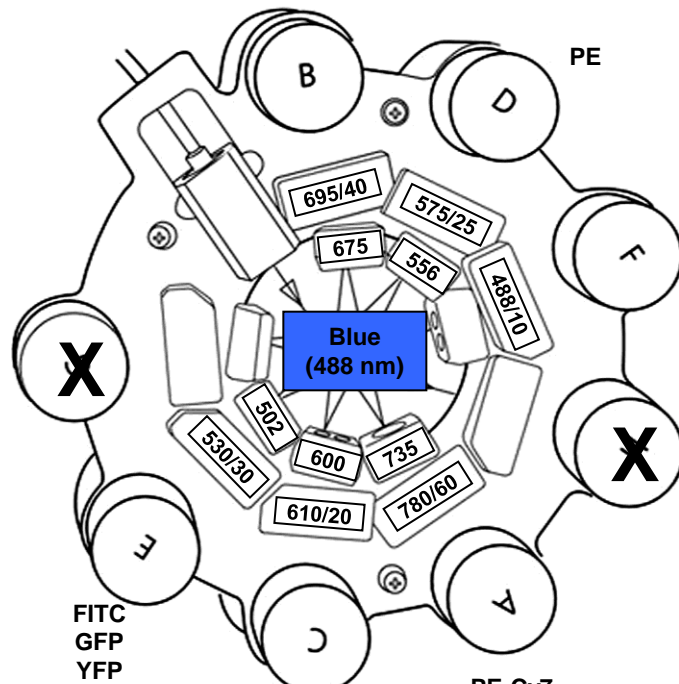

# Canto 3 Configuration

\*CFP 480/30 BP

BV421  
Pacific Blue  
BD Horizon V450  
Alexa 405  
eFluor 450

\*BV650 635LP 670/30  
BV711 685LP 710/50  
BV786 750LP 780/60

BV605

BV510  
BD Horizon V500

APC-Cy7  
APC-H7  
APC-Alexa 750  
APC-eFluor780  
APC-Vio770

APC  
Alexa 647  
Alexa 633

Alexa 680  
Alexa 700  
APC-Cy5.5

PerCP  
PerCP-Cy5.5  
PECy5.5  
PE-Cy5  
7AAD

FITC  
GFP  
YFP  
Alexa 488  
Venus

PE-CF594  
PE-Alexa 610  
PI

PE-Cy7  
PE-Alexa 750

Note: There may be other compatible fluorophores that are not listed here.

\*Denotes filter change